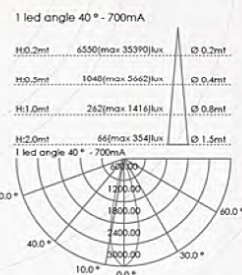

SPECIFICATIONS

Input Voltage	Max 12VDC
LED Quantity	1 x 3W
Power Consumption	3W
LED Classification	High Power Cree 3W(700mA)
Color Temperature	Natural White / Warm White
Life Span	50,000hrs
Operation Temperature	-20°C ~ +50°C
Standard Lens Angle	40°
Weight	40g / 56g (Exclude Driver)
Exclusive LED Driver	Included

DIMENSION

Adjustable Spot

Fixed Spot

LED Driver: LD-CU7012-01: Input 100 - 240VAC, Output 3 - 12VDC, 700mA