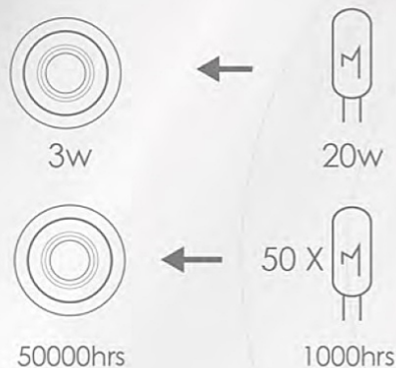

SPECIFICATIONS

Input Voltage	Max 12VDC
LED Quantity	1 x 3W
Power Consumption	3W
LED Classification	High Power Cree 3W(700mA)
Color Temperature	Natural White / Warm White
Life Span	50,000hrs
Operation Temperature	-20°C ~ +50°C
Standard Lens Angle	40°
Weight	40g / 56g (Exclude Driver)
Exclusive LED Driver	Included

DIMENSION

Adjustable Spot

Fixed Spot

LED Driver: LD-CU7012-01: Input 100 - 240VAC, Output 3 - 12VDC, 700mA