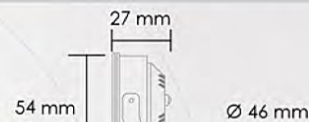

Adjustable Spot