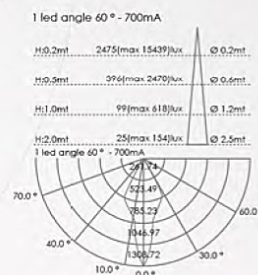

SPECIFICATIONS

Input Voltage	Max 12VDC
LED Quantity	1 x 3W
Power Consumption	3W
LED Classification	High Power Cree 3W(700mA)
Color Temperature	Natural White / Warm White
Life Span	50,000hrs
Operation Temperature	-20°C ~ +50°C
Standard Lens Angle	40°
Weight	40g / 56g (Exclude Driver)
Exclusive LED Driver	Included

DIMENSION

Adjustable Spot

Fixed Spot

LED Driver: LD-CU7012-01: Input 100 - 240VAC, Output 3 - 12VDC, 700mA