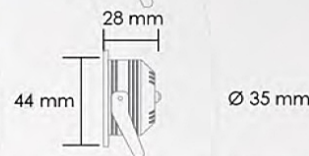

SPECIFICATIONS

Input Voltage	Max 12VDC
LED Quantity	1 x 3W
Power Consumption	3W
LED Classification	High Power Cree 3W(700mA)
Color Temperature	Natural White / Warm White
Life Span	50,000hrs
Operation Temperature	-20°C ~ +50°C
Standard Lens Angle	40°
Weight	40g / 56g (Exclude Driver)
Exclusive LED Driver	Included

DIMENSION

Adjustable Spot

Fixed Spot

LED Driver: LD-CU7012-01: Input 100 - 240VAC, Output 3 - 12VDC, 700mA