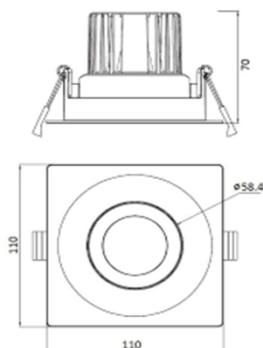

**Application Information**

- Retail Shops
- Hotels
- Window Display
- Spot Lighting
- Commercial Lighting
- Office Lighting

**Dimension**

Cutting: 90mm