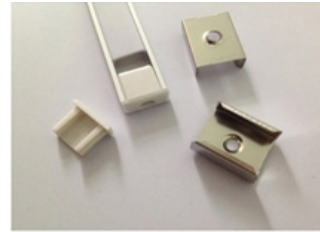

Information:

- for LED lighting with flexible stripes up to 11mm width
- lighting for interior rooms, 6mm height only

Model No: Alpha-06
 Material: Aluminum 6063-T5
 Surface: Anodizing Aluminum
 PC Cover: Milky, Frosted or Transparent Diffuser
 Length: 0.5m to 3m
 Accessories: End Caps and Mounting Clamps

Lighting Transmittance: 95% 80% 88%
 Material: Polycarbonate or PMMA

Model No.	Surface	Size	Length	LED Width	PC Cover	End Cap	Mt. Clamps
Alpha-06	Anod. Alum.	15.2X6mm	0.5-3m	11.0mm	Milky / frosted / Clear	Closed w/ Hole	Stainless

Applications:

- Kitchen cabinets lighting
- Interior accent lighting
- Furniture decoration lighting
- Store shelf LED lighting
- Steps
- Fairs
- Scenery
- Advertising

Advantages:

- the flat surface allows a clean and flush embedding into furniture
- good heat output, easy installation, light in weight, environmentally friendly