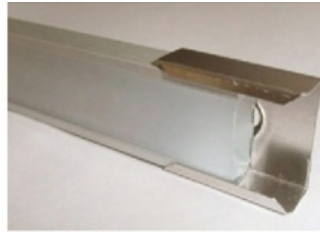

Information:

- for LED lighting with flexible stripes up to 11mm width
- lighting for interior rooms, 6mm height only

Model No: Alpha-06
 Material: Aluminum 6063-T5
 Surface: Anodizing Aluminum
 PC Cover: Milky, Frosted or Transparent Diffuser
 Length: 0.5m to 3m
 Accessories: End Caps and Mounting Clamps

Lighting Transmittance: 95% 80% 88%
 Material: Polycarbonate or PMMA

Model No.	Surface	Size	Length	LED Width	PC Cover	End Cap	Mt. Clamps
Alpha-06	Anod. Alum.	15.2X6mm	0.5-3m	11.0mm	Milky / frosted / Clear	Closed w/ Hole	Stainless

Applications:

- Kitchen cabinets lighting
- Interior accent lighting
- Furniture decoration lighting
- Store shelf LED lighting
- Steps
- Fairs
- Scenery
- Advertising

Advantages:

- the flat surface allows a clean and flush embedding into furniture
- good heat output, easy installation, light in weight, environmentally friendly