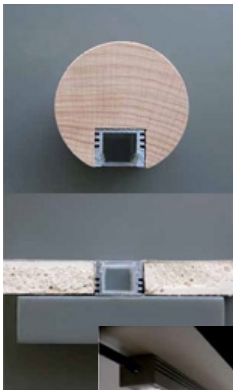

**Information:**

- for LED lighting with flexible stripes up to 11mm width
- lighting for interior rooms, 12mm height only

Model No: Alpha-07  
 Material: Aluminum 6063-T5  
 Surface: Anodizing Aluminum  
 PC Cover: Milky, Frosted or Transparent Diffuser  
 Length: 0.5m to 3m  
 Accessories: End Caps and Mounting Clamps

Lighting Transmittance: 95% 80% 88%  
 Material: Polycarbonate or PMMA

Model No.	Surface	Size	Length	LED Width	PC Cover	End Cap	Mt. Clamps
Alpha-07	Anod. Alum.	16X12mm	0.5-3m	11.0mm	Milky / frosted / Clear	Closed w/ Hole	Stainless

**Applications:**

- Kitchen cabinets lighting
- Interior accent lighting
- Furniture decoration lighting
- Store shelf LED lighting
- Steps
- Fairs
- Scenery
- Advertising

**Advantages:**

- the flat surface allows a clean and flush embedding into furniture
- good heat output, easy installation, light in weight, environmentally friendly