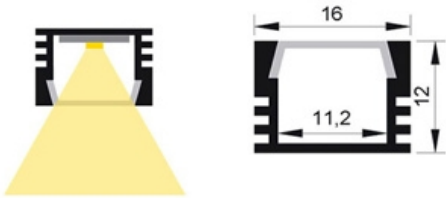

**Information:**

- for LED lighting with flexible stripes up to 11mm width
- lighting for interior rooms, 12mm height only

Model No: Alpha-07  
 Material: Aluminum 6063-T5  
 Surface: Anodizing Aluminum  
 PC Cover: Milky, Frosted or Transparent Diffuser  
 Length: 0.5m to 3m  
 Accessories: End Caps and Mounting Clamps

Lighting Transmittance: 95% 80% 88%  
 Material: Polycarbonate or PMMA

Model No.	Surface	Size	Length	LED Width	PC Cover	End Cap	Mt. Clamps
Alpha-07	Anod. Alum.	16X12mm	0.5-3m	11.0mm	Milky / frosted / Clear	Closed w/ Hole	Stainless