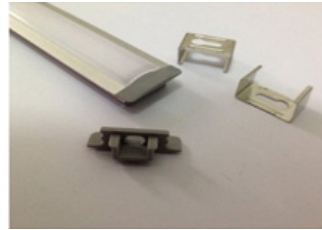

**Information:**

- for LED lighting with flexible stripes up to 12mm width
- lighting for interior rooms, 7mm height only

Model No: Alpha-08

Material: Aluminum 6063-T5

Surface: Anodizing Aluminum

PC Cover: Milky, Frosted or Transparent Diffuser

Length: 0.5m to 3m

Accessories: End Caps and Mounting Clamps

Lighting Transmittance: 95% 88% 80%  
 Material: Polycarbonate or PMMA

Model No.	Surface	Size	Length	LED Width	PC Cover	End Cap	Mt. Clamps
Alpha-08	Anod. Alum.	25X7mm	0.5-3m	12.0mm	Milky / frosted / Clear	Closed w/ Hole	Stainless

**Applications:**

- Kitchen cabinets lighting
- Interior accent lighting
- Furniture decoration lighting
- Store shelf LED lighting
- Steps
- Fairs
- Scenery
- Advertising

**Advantages:**

- the flat surface allows a clean and flush embedding into furniture
- the special wings enable that unaesthetic grooves will be covered
- good heat output, easy installation, light in weight, environmentally friendly