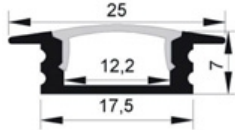

**Information:**

- for LED lighting with flexible stripes up to 12mm width
- lighting for interior rooms, 7mm height only

Model No: Alpha-08

Material: Aluminum 6063-T5

Surface: Anodizing Aluminum

PC Cover: Milky, Frosted or Transparent Diffuser

Length: 0.5m to 3m

Accessories: End Caps and Mounting Clamps

Lighting Transmittance: 95% 88% 80%  
 Material: Polycarbonate or PMMA

Model No.	Surface	Size	Length	LED Width	PC Cover	End Cap	Mt. Clamps
Alpha-08	Anod. Alum.	25X7mm	0.5-3m	12.0mm	Milky / frosted / Clear	Closed w/ Hole	Stainless