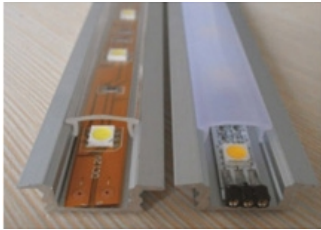

**Information:**

- for LED lighting with flexible stripes up to 12mm width
- lighting for interior rooms, 7mm height only

Model No: Alpha-08

Material: Aluminum 6063-T5

Surface: Anodizing Aluminum

PC Cover: Milky, Frosted or Transparent Diffuser

Length: 0.5m to 3m

Accessories: End Caps and Mounting Clamps

Lighting Transmittance: 95% 88% 80%  
 Material: Polycarbonate or PMMA

Model No.	Surface	Size	Length	LED Width	PC Cover	End Cap	Mt. Clamps
Alpha-08	Anod. Alum.	25X7mm	0.5-3m	12.0mm	Milky / frosted / Clear	Closed w/ Hole	Stainless

**Applications:**

- Kitchen cabinets lighting
- Interior accent lighting
- Furniture decoration lighting
- Store shelf LED lighting
- Steps
- Fairs
- Scenery
- Advertising

**Advantages:**

- the flat surface allows a clean and flush embedding into furniture
- the special wings enable that unaesthetic grooves will be covered
- good heat output, easy installation, light in weight, environmentally friendly