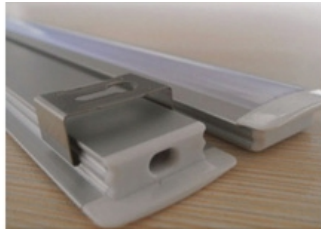

**Information:**

- for LED lighting with flexible stripes up to 12mm width
- lighting for interior rooms, 7mm height only

Model No: Alpha-08

Material: Aluminum 6063-T5

Surface: Anodizing Aluminum

PC Cover: Milky, Frosted or Transparent Diffuser

Length: 0.5m to 3m

Accessories: End Caps and Mounting Clamps

Lighting Transmittance: 95% 88% 80%  
 Material: Polycarbonate or PMMA

Model No.	Surface	Size	Length	LED Width	PC Cover	End Cap	Mt. Clamps
Alpha-08	Anod. Alum.	25X7mm	0.5-3m	12.0mm	Milky / frosted / Clear	Closed w/ Hole	Stainless

**Applications:**

- Kitchen cabinets lighting
- Interior accent lighting
- Furniture decoration lighting
- Store shelf LED lighting
- Steps
- Fairs
- Scenery
- Advertising

**Advantages:**

- the flat surface allows a clean and flush embedding into furniture
- the special wings enable that unaesthetic grooves will be covered
- good heat output, easy installation, light in weight, environmentally friendly