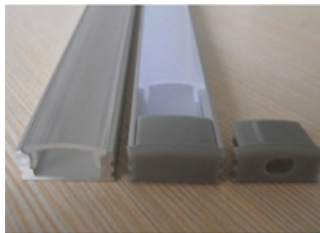

### Information:

- for LED lighting with flexible stripes up to 12mm width
- lighting for interior rooms, 7mm height only

Model No: Alpha-13  
 Material: Aluminum 6063-T5  
 Surface: Anodizing Aluminum  
 PC Cover: Milky, Frosted or Transparent Diffuser  
 Length: 0.5m to 3m  
 Accessories: End Caps and Mounting Clamps

Lighting Transmittance: 95% 88% 80%  
 Material: Polycarbonate or PMMA

Model No.	Surface	Size	Length	LED Width	PC Cover	End Cap	Mt. Clamps
Alpha-13	Anod. Alum.	17.5X7mm	0.5-3m	12.0mm	Milky / frosted / Clear	Closed w/ Hole	Stainless

### Advantages:

- the flat surface allows a clean and flush embedding into furniture
- good heat output, easy installation, light in weight, environmentally friendly