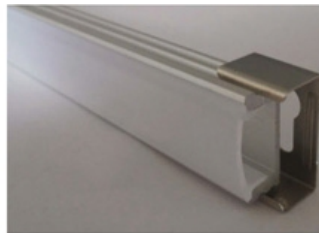

### Information:

- for LED lighting with flexible stripes up to 12mm width
- lighting for interior rooms, 7mm height only

Model No: Alpha-13  
 Material: Aluminum 6063-T5  
 Surface: Anodizing Aluminum  
 PC Cover: Milky, Frosted or Transparent Diffuser  
 Length: 0.5m to 3m  
 Accessories: End Caps and Mounting Clamps

Lighting Transmittance: 95% 88% 80%  
 Material: Polycarbonate or PMMA

Model No.	Surface	Size	Length	LED Width	PC Cover	End Cap	Mt. Clamps
Alpha-13	Anod. Alum.	17.5X7mm	0.5-3m	12.0mm	Milky / frosted / Clear	Closed w/ Hole	Stainless