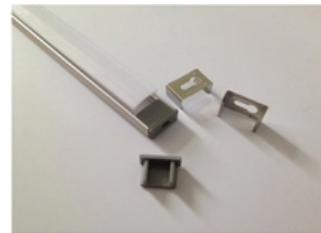

### Information:

- for LED lighting with flexible stripes up to 12mm width
- lighting for interior rooms, 7mm height only

Model No: Alpha-13  
 Material: Aluminum 6063-T5  
 Surface: Anodizing Aluminum  
 PC Cover: Milky, Frosted or Transparent Diffuser  
 Length: 0.5m to 3m  
 Accessories: End Caps and Mounting Clamps

Lighting Transmittance: 95% 88% 80%  
 Material: Polycarbonate or PMMA

Model No.	Surface	Size	Length	LED Width	PC Cover	End Cap	Mt. Clamps
Alpha-13	Anod. Alum.	17.5X7mm	0.5-3m	12.0mm	Milky / frosted / Clear	Closed w/ Hole	Stainless