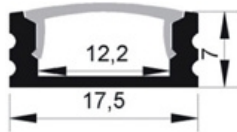

### Information:

- for LED lighting with flexible stripes up to 12mm width
- lighting for interior rooms, 7mm height only

Model No: Alpha-13  
 Material: Aluminum 6063-T5  
 Surface: Anodizing Aluminum  
 PC Cover: Milky, Frosted or Transparent Diffuser  
 Length: 0.5m to 3m  
 Accessories: End Caps and Mounting Clamps

Lighting Transmittance: 95% 88% 80%  
 Material: Polycarbonate or PMMA

Model No.	Surface	Size	Length	LED Width	PC Cover	End Cap	Mt. Clamps
Alpha-13	Anod. Alum.	17.5X7mm	0.5-3m	12.0mm	Milky / frosted / Clear	Closed w/ Hole	Stainless