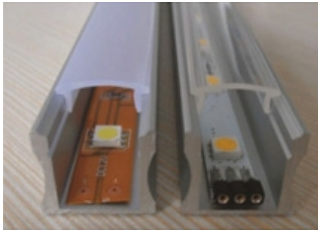

Alpha Aluminum Profile for LED Lighting

Information:

- for LED lighting with flexible stripes up to 12mm width
- lighting for interior rooms, 15mm height only

Model No: Alpha-15

Material: Aluminum 6063-T5

Surface: Anodizing Aluminum

PC Cover: Milky, Frosted or Transparent Diffuser

Length: 0.5m to 3m

Accessories: End Caps and Mounting Clamps

Lighting Transmittance: 95% 88% 80%

Material: Polycarbonate or PMMA

Model No.	Surface	Size	Length	LED Width	PC Cover	End Cap	Mt. Clamps
Alpha-15	Anod. Alum.	17.5X15mm	0.5-3m	12.0mm	Milky / frosted / Clear	Closed w/ Hole	Stainless

Applications:

- Kitchen cabinets lighting
- Interior accent lighting
- Furniture decoration lighting
- Store shelf LED lighting
- Steps
- Fairs
- Scenery
- Advertising