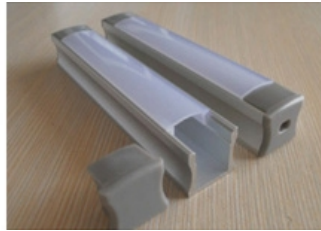

Alpha Aluminum Profile for LED Lighting

Information:

- for LED lighting with flexible stripes up to 12mm width
- lighting for interior rooms, 15mm height only

Model No: Alpha-15

Material: Aluminum 6063-T5

Surface: Anodizing Aluminum

PC Cover: Milky, Frosted or Transparent Diffuser

Length: 0.5m to 3m

Accessories: End Caps and Mounting Clamps

Lighting Transmittance: 95% 88% 80%

Material: Polycarbonate or PMMA

Model No.	Surface	Size	Length	LED Width	PC Cover	End Cap	Mt. Clamps
Alpha-15	Anod. Alum.	17.5X15mm	0.5-3m	12.0mm	Milky / frosted / Clear	Closed w/ Hole	Stainless

Applications:

- Kitchen cabinets lighting
- Interior accent lighting
- Furniture decoration lighting
- Store shelf LED lighting
- Steps
- Fairs
- Scenery
- Advertising

Advantages:

- the flat surface allows a clean and flush embedding into furniture
- good heat output, easy installation, light in weight, environmentally friendly