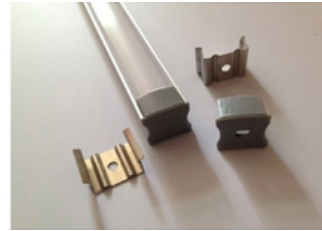

Alpha Aluminum Profile for LED Lighting

Information:

- for LED lighting with flexible stripes up to 12mm width
- lighting for interior rooms, 15mm height only

Model No: Alpha-15

Material: Aluminum 6063-T5

Surface: Anodizing Aluminum

PC Cover: Milky, Frosted or Transparent Diffuser

Length: 0.5m to 3m

Accessories: End Caps and Mounting Clamps

Lighting Transmittance: 95% 88% 80%

Material: Polycarbonate or PMMA

Model No.	Surface	Size	Length	LED Width	PC Cover	End Cap	Mt. Clamps
Alpha-15	Anod. Alum.	17.5X15mm	0.5-3m	12.0mm	Milky / frosted / Clear	Closed w/ Hole	Stainless

Applications:

- Kitchen cabinets lighting
- Interior accent lighting
- Furniture decoration lighting
- Store shelf LED lighting
- Steps
- Fairs
- Scenery
- Advertising

Advantages:

- the flat surface allows a clean and flush embedding into furniture
- good heat output, easy installation, light in weight, environmentally friendly