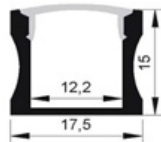

Alpha Aluminum Profile for LED Lighting

Information:

- for LED lighting with flexible stripes up to 12mm width
- lighting for interior rooms, 15mm height only

Model No: Alpha-15

Material: Aluminum 6063-T5

Surface: Anodizing Aluminum

PC Cover: Milky, Frosted or Transparent Diffuser

Length: 0.5m to 3m

Accessories: End Caps and Mounting Clamps

Lighting Transmittance: 95% 88% 80%

Material: Polycarbonate or PMMA

Model No.	Surface	Size	Length	LED Width	PC Cover	End Cap	Mt. Clamps
Alpha-15	Anod. Alum.	17.5X15mm	0.5-3m	12.0mm	Milky / frosted / Clear	Closed w/ Hole	Stainless

Applications:

- Kitchen cabinets lighting
- Interior accent lighting
- Furniture decoration lighting
- Store shelf LED lighting
- Steps
- Fairs
- Scenery
- Advertising